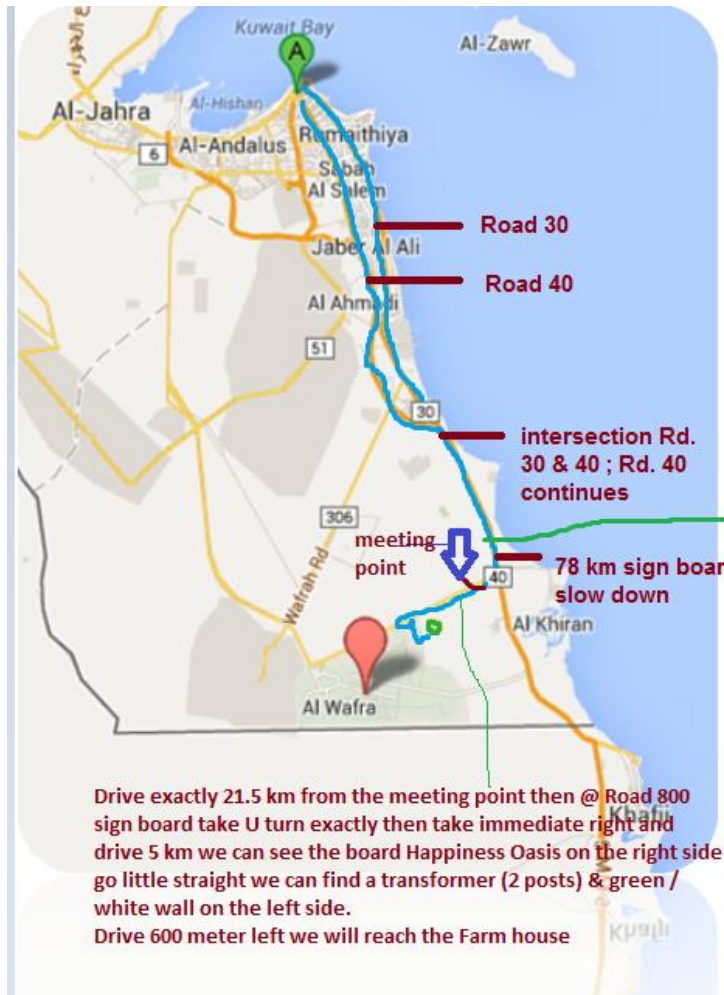

Please be requested to reserve your seats as early as possible in order to arrange everything well in advance.

For registration please contact your respective area Committee members.

Please find below the ROUTE MAP & committee member's Contact details.

ROUTE MAP – ULLASA YATHRA....!!!

Drive exactly 21.5 km from the meeting point then @ Road 800 sign board take U turn exactly then take immediate right and drive 5 km we can see the board Happiness Oasis on the right side go little straight we can find a transformer (2 posts) & green / white wall on the left side.
Drive 600 meter left we will reach the Farm house

please don't take the right turn just before the 78 km sign board

Turn right after ½ KM (aprox.) from 78 KM sign board on road 40 and park your car on the right side (100 meters) which will be our assembly point.